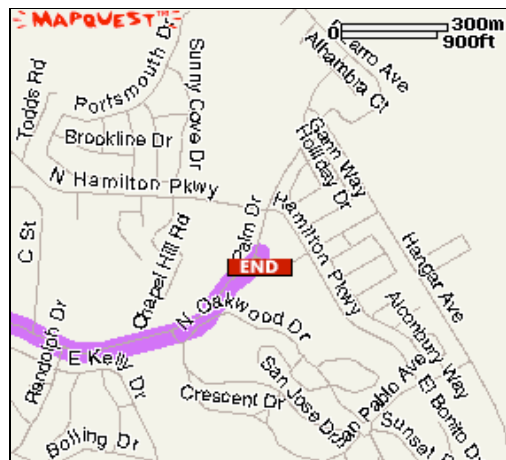

[Send To Printer](#) [Back To Directions](#)

Start: Berkeley, CA
US

End: 600 Palm Dr
Novato, CA
94949-5018 US

Distance: 24.32 miles

Total Estimated Time: 28 minutes

You Don't Need Perfect Credit to Lower Your Mortgage!

LowerMyBills.com
www.LowerMyBills.com

Driving Directions

Distance

- 1. Start out going West on UNIVERSITY AVE toward MARTIN LUTHER KING JR WAY. 1.72 Miles
- 2. Merge onto I-580 W toward RICHMOND/SACRAMENTO (Portions toll). 14.54 Miles
- 3. I-580 W becomes US-101 N. 6.45 Miles
- 4. Merge onto NAVE DR toward HAMILTON FIELD. 0.93 Miles
- 5. Turn RIGHT onto MAIN GATE RD. 0.47 Miles
- 6. MAIN GATE RD becomes PALM DR. 0.20 Miles

Start:
Berkeley, CA
US

End:
600 Palm Dr
Novato, CA
94949-5018 US

Notes:

.....
.....
.....
.....
.....
.....

[All rights reserved. Use Subject to License/Copyright](#)
These directions are informational only. No representation is made or warranty given as to their content, road conditions or route usability or expeditiousness. User assumes all risk of use. MapQuest and its suppliers assume no responsibility for any loss or delay resulting from such use.