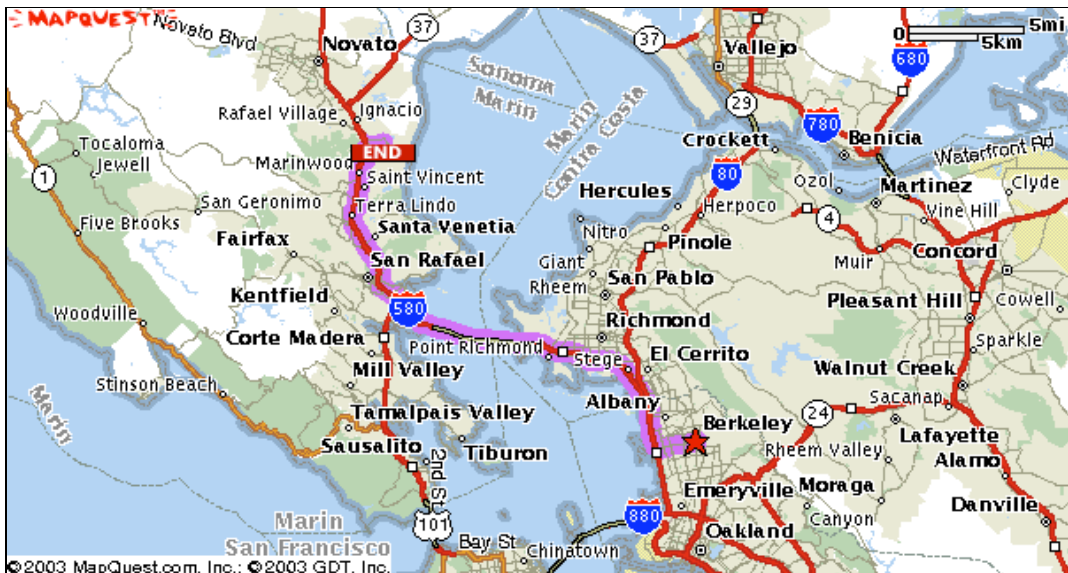

[Send To Printer](#) [Back To Directions](#)

Start: Berkeley, CA
US

End: 600 Palm Dr
Novato, CA
94949-5018 US

Distance: 24.32 miles

Total Estimated Time: 28 minutes

You Don't Need Perfect Credit to Lower Your Mortgage!

Click Your Current Rate & Get a FREE Quote

4.00-4.99%	5.00-5.99%	6.00-6.99%	7.00-7.99%	8.00-8.99%	9.00%+
------------	------------	------------	------------	------------	--------

Recently Featured By **Newsweek TIME**

LowerMyBills.com
www.LowerMyBills.com

Driving Directions

Distance

- 1. Start out going West on UNIVERSITY AVE toward MARTIN LUTHER KING JR WAY. 1.72 Miles
- 2. Merge onto I-580 W toward RICHMOND/SACRAMENTO (Portions toll). 14.54 Miles
- 3. I-580 W becomes US-101 N. 6.45 Miles
- 4. Merge onto NAVE DR toward HAMILTON FIELD. 0.93 Miles
- 5. Turn RIGHT onto MAIN GATE RD. 0.47 Miles
- 6. MAIN GATE RD becomes PALM DR. 0.20 Miles

Start:
Berkeley, CA
US

End:
600 Palm Dr
Novato, CA
94949-5018 US

Notes:

.....
.....
.....
.....
.....
.....

[All rights reserved. Use Subject to License/Copyright](#)
These directions are informational only. No representation is made or warranty given as to their content, road conditions or route usability or expeditiousness. User assumes all risk of use. MapQuest and its suppliers assume no responsibility for any loss or delay resulting from such use.