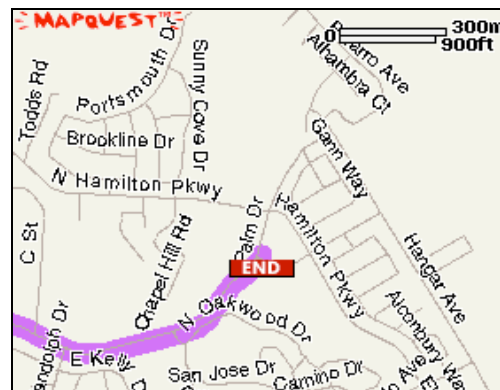

[Send To Printer](#) [Back To Directions](#)

**Start:** Fremont, CA  
US

**End:** 600 Palm Dr  
Novato, CA  
94949-5018 US

**Distance:** 54.75 miles

**Total Estimated Time:** 57 minutes

**You Don't Need Perfect Credit to Lower Your Mortgage!**

LowerMyBills.com  
www.LowerMyBills.com

**Driving Directions**

**Distance**

- 1. Start out going Northwest on FREMONT BLVD toward MOWRY AVE. 0.05 Miles
- 2. Turn LEFT onto MOWRY AVE. 1.34 Miles
- 3. Merge onto I-880 N toward OAKLAND. 28.70 Miles
- 4. I-880 N becomes I-580 W (Portions toll). 16.61 Miles
- 5. I-580 W becomes US-101 N. 6.45 Miles
- 6. Merge onto NAVE DR toward HAMILTON FIELD. 0.93 Miles
- 7. Turn RIGHT onto MAIN GATE RD. 0.47 Miles
- 8. MAIN GATE RD becomes PALM DR. 0.20 Miles

**Start:**  
Fremont, CA  
US

**End:**  
600 Palm Dr  
Novato, CA  
94949-5018 US

**Notes:** .....

.....  
.....  
.....  
.....  
.....  
.....

[All rights reserved. Use Subject to License/Copyright](#)  
These directions are informational only. No representation is made or warranty given as to their content, road conditions or route usability or expeditiousness. User assumes all risk of use. MapQuest and its suppliers assume no responsibility for any loss or delay resulting from such use.