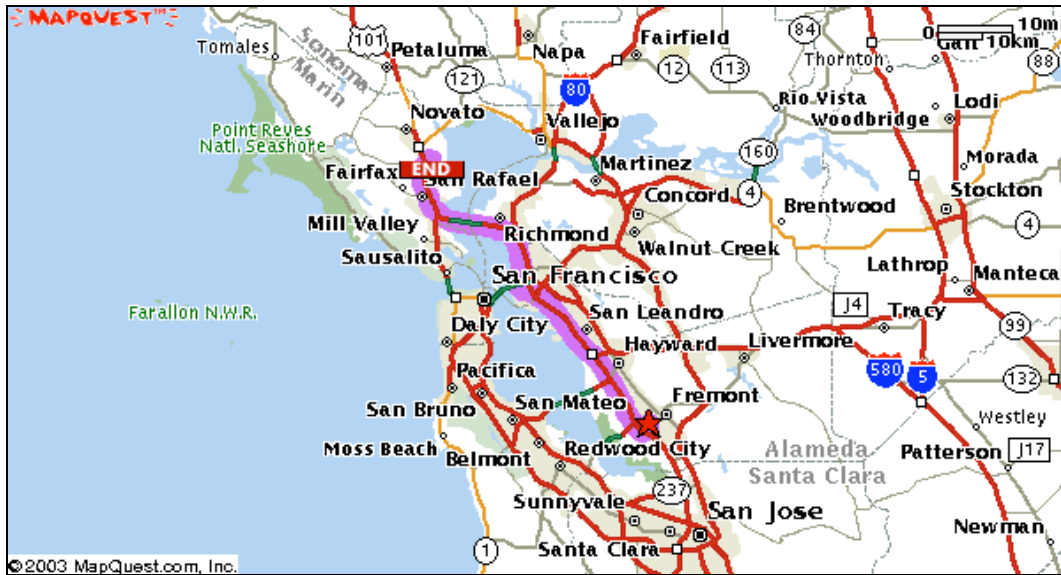

[Send To Printer](#) [Back To Directions](#)

**Start:** Fremont, CA  
US

**End:** 600 Palm Dr  
Novato, CA  
94949-5018 US

**Distance:** 54.75 miles

**Total Estimated Time:** 57 minutes

**You Don't Need Perfect Credit to Lower Your Mortgage!**

**Click Your Current Rate & Get a FREE Quote**

4.00-4.99%	5.00-5.99%	6.00-6.99%	7.00-7.99%	8.00-8.99%	9.00-+
------------	------------	------------	------------	------------	--------

Recently Featured By **Newsweek TIME**

LowerMyBills.com  
www.LowerMyBills.com

**Driving Directions**

**Distance**

- 1. Start out going Northwest on FREMONT BLVD toward MOWRY AVE. 0.05 Miles
- 2. Turn LEFT onto MOWRY AVE. 1.34 Miles
- 3. Merge onto I-880 N toward OAKLAND. 28.70 Miles
- 4. I-880 N becomes I-580 W (Portions toll). 16.61 Miles
- 5. I-580 W becomes US-101 N. 6.45 Miles
- 6. Merge onto NAVE DR toward HAMILTON FIELD. 0.93 Miles
- 7. Turn RIGHT onto MAIN GATE RD. 0.47 Miles
- 8. MAIN GATE RD becomes PALM DR. 0.20 Miles

**Start:**  
Fremont, CA  
US

**End:**  
600 Palm Dr  
Novato, CA  
94949-5018 US

**Notes:** .....

.....  
.....  
.....  
.....  
.....  
.....

[All rights reserved. Use Subject to License/Copyright](#)  
These directions are informational only. No representation is made or warranty given as to their content, road conditions or route usability or expeditiousness. User assumes all risk of use. MapQuest and its suppliers assume no responsibility for any loss or delay resulting from such use.