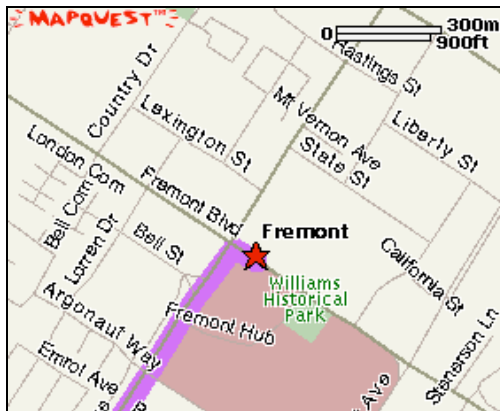

[Send To Printer](#) [Back To Directions](#)

**Start:** Fremont, CA  
US

**End:** 600 Palm Dr  
Novato, CA  
94949-5018 US

**Distance:** 54.75 miles

**Total Estimated Time:** 57 minutes

**You Don't Need Perfect Credit to Lower Your Mortgage!**

LowerMyBills.com  
www.LowerMyBills.com

**Driving Directions**

**Distance**

- 1. Start out going Northwest on FREMONT BLVD toward MOWRY AVE. 0.05 Miles
- 2. Turn LEFT onto MOWRY AVE. 1.34 Miles
- 3. Merge onto I-880 N toward OAKLAND. 28.70 Miles
- 4. I-880 N becomes I-580 W (Portions toll). 16.61 Miles
- 5. I-580 W becomes US-101 N. 6.45 Miles
- 6. Merge onto NAVE DR toward HAMILTON FIELD. 0.93 Miles
- 7. Turn RIGHT onto MAIN GATE RD. 0.47 Miles
- 8. MAIN GATE RD becomes PALM DR. 0.20 Miles

**Start:**  
Fremont, CA  
US

**End:**  
600 Palm Dr  
Novato, CA  
94949-5018 US

**Notes:** .....

.....  
.....  
.....  
.....  
.....  
.....

[All rights reserved. Use Subject to License/Copyright](#)  
These directions are informational only. No representation is made or warranty given as to their content, road conditions or route usability or expeditiousness. User assumes all risk of use. MapQuest and its suppliers assume no responsibility for any loss or delay resulting from such use.