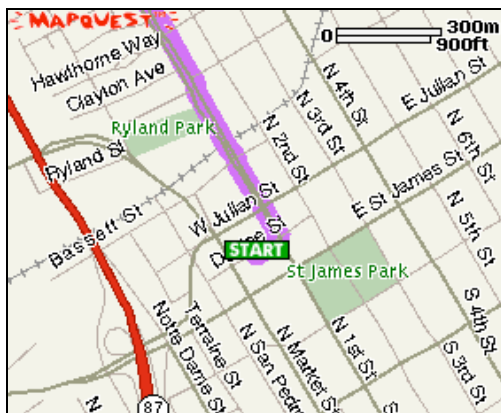

[Send To Printer](#) [Back To Directions](#)

Start: San Jose, CA
US

End: 600 Palm Dr
Novato, CA
94949-5018 US

Distance: 68.69 miles

Total Estimated Time: 1 hour, 10 minutes

You Don't Need Perfect Credit to Lower Your Mortgage!

LowerMyBills.com
www.LowerMyBills.com

Driving Directions

Distance

- 1. Start out going Northeast on DEVINE ST toward N 1ST ST. 0.05 Miles
- 2. Turn LEFT onto N 1ST ST. 1.45 Miles
- 3. Merge onto I-880 N toward OAKLAND. 42.54 Miles
- 4. I-880 N becomes I-580 W (Portions toll). 16.61 Miles
- 5. I-580 W becomes US-101 N. 6.45 Miles
- 6. Merge onto NAVE DR toward HAMILTON FIELD. 0.93 Miles
- 7. Turn RIGHT onto MAIN GATE RD. 0.47 Miles
- 8. MAIN GATE RD becomes PALM DR. 0.20 Miles

Start:
San Jose, CA
US

End:
600 Palm Dr
Novato, CA
94949-5018 US

Notes:

.....
.....
.....
.....
.....
.....

[All rights reserved. Use Subject to License/Copyright](#)
These directions are informational only. No representation is made or warranty given as to their content, road conditions or route usability or expeditiousness. User assumes all risk of use. MapQuest and its suppliers assume no responsibility for any loss or delay resulting from such use.