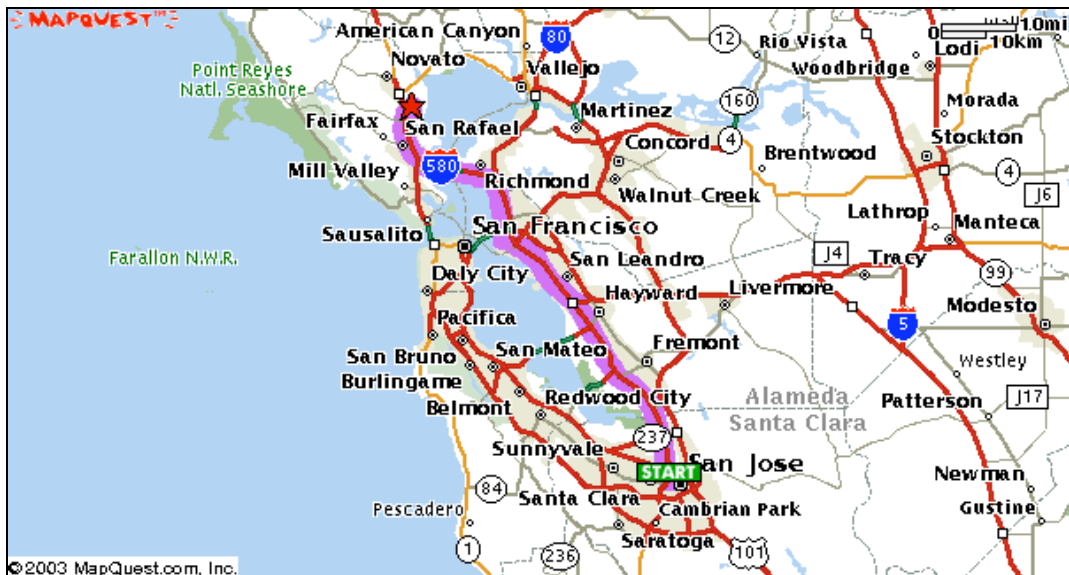

[Send To Printer](#) [Back To Directions](#)

Start: San Jose, CA
US

End: 600 Palm Dr
Novato, CA
94949-5018 US

Distance: 68.69 miles

Total Estimated Time: 1 hour, 10 minutes

You Don't Need Perfect Credit to Lower Your Mortgage!

Click Your Current Rate & Get a FREE Quote

4.00-4.99%	5.00-5.99%	6.00-6.99%	7.00-7.99%	8.00-8.99%	9.00%+
------------	------------	------------	------------	------------	--------

Recently Featured By **Newsweek TIME**

LowerMyBills.com
www.LowerMyBills.com

Driving Directions

Distance

- 1. Start out going Northeast on DEVINE ST toward N 1ST ST. 0.05 Miles
- 2. Turn LEFT onto N 1ST ST. 1.45 Miles
- 3. Merge onto I-880 N toward OAKLAND. 42.54 Miles
- 4. I-880 N becomes I-580 W (Portions toll). 16.61 Miles
- 5. I-580 W becomes US-101 N. 6.45 Miles
- 6. Merge onto NAVE DR toward HAMILTON FIELD. 0.93 Miles
- 7. Turn RIGHT onto MAIN GATE RD. 0.47 Miles
- 8. MAIN GATE RD becomes PALM DR. 0.20 Miles

Start:
San Jose, CA
US

End:
600 Palm Dr
Novato, CA
94949-5018 US

Notes:

.....
.....
.....
.....
.....
.....

[All rights reserved. Use Subject to License/Copyright](#)
These directions are informational only. No representation is made or warranty given as to their content, road conditions or route usability or expeditiousness. User assumes all risk of use. MapQuest and its suppliers assume no responsibility for any loss or delay resulting from such use.