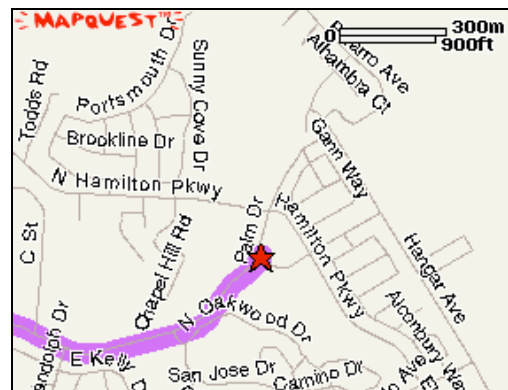

[Send To Printer](#) [Back To Directions](#)

Start: San Jose, CA
US

End: 600 Palm Dr
Novato, CA
94949-5018 US

Distance: 68.69 miles

Total Estimated Time: 1 hour, 10 minutes

You Don't Need Perfect Credit to Lower Your Mortgage!

LowerMyBills.com
www.LowerMyBills.com

Driving Directions

Distance

- 1. Start out going Northeast on DEVINE ST toward N 1ST ST. 0.05 Miles
- 2. Turn LEFT onto N 1ST ST. 1.45 Miles
- 3. Merge onto I-880 N toward OAKLAND. 42.54 Miles
- 4. I-880 N becomes I-580 W (Portions toll). 16.61 Miles
- 5. I-580 W becomes US-101 N. 6.45 Miles
- 6. Merge onto NAVE DR toward HAMILTON FIELD. 0.93 Miles
- 7. Turn RIGHT onto MAIN GATE RD. 0.47 Miles
- 8. MAIN GATE RD becomes PALM DR. 0.20 Miles

Start:
San Jose, CA
US

End:
600 Palm Dr
Novato, CA
94949-5018 US

Notes:

.....
.....
.....
.....
.....
.....

[All rights reserved. Use Subject to License/Copyright](#)
These directions are informational only. No representation is made or warranty given as to their content, road conditions or route usability or expeditiousness. User assumes all risk of use. MapQuest and its suppliers assume no responsibility for any loss or delay resulting from such use.