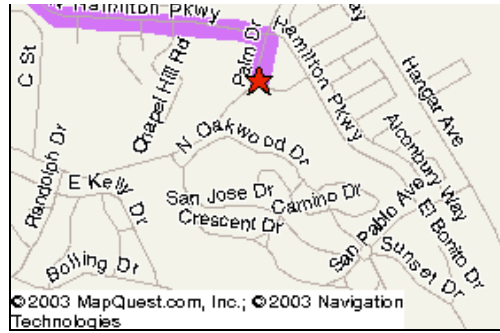

[Send To Printer](#) [Back To Directions](#)

**Start:** Santa Rosa, CA  
US

**Book a Hotel:**

Save up to 70% on  
Orbitz Savers Nationwide!  
[Book Now!](#)

**End:** 600 Palm Dr  
Novato, CA  
94949-5018 US

**Distance:** 31.57 miles

**Total Estimated Time:** 37 minutes

<input checked="" type="checkbox"/> Driving Directions	Distance
<input type="checkbox"/> 1. Start out going Southwest on 4TH ST toward MENDOCINO AVE.	0.14 Miles
<input type="checkbox"/> 2. Turn LEFT onto B ST.	0.06 Miles
<input type="checkbox"/> 3. Turn RIGHT onto 3RD ST.	0.23 Miles
<input type="checkbox"/> 4. Turn LEFT to take the US-101 S ramp toward SAN FRANCISCO/SEBASTOPOL/SONOMA.	0.21 Miles
<input type="checkbox"/> 5. Keep LEFT at the fork in the ramp.	0.17 Miles
<input type="checkbox"/> 6. Merge onto US-101 S.	29.07 Miles
<input type="checkbox"/> 7. Take the exit toward BEL MARIN KEYS BLVD/HAMILTON FIELD.	0.11 Miles
<input type="checkbox"/> 8. Take the ramp toward BEL MARIN KEYS BLVD/HAMILTON FIELD/NAVE DRIVE.	0.12 Miles
<input type="checkbox"/> 9. Merge onto IGNACIO BLVD.	0.08 Miles
<input type="checkbox"/> 10. Turn RIGHT onto NAVE DR.	0.47 Miles
<input type="checkbox"/> 11. Turn LEFT onto N HAMILTON PKWY.	0.82 Miles
<input type="checkbox"/> 12. Turn RIGHT onto PALM DR.	0.08 Miles

©2003 MapQuest.com, Inc.

**Start:**  
Santa Rosa, CA  
US

**End:**  
600 Palm Dr  
Novato, CA  
94949-5018 US

**Notes:**

.....  
 .....  
 .....  
 .....  
 .....

[All rights reserved. Use Subject to License/Copyright](#)