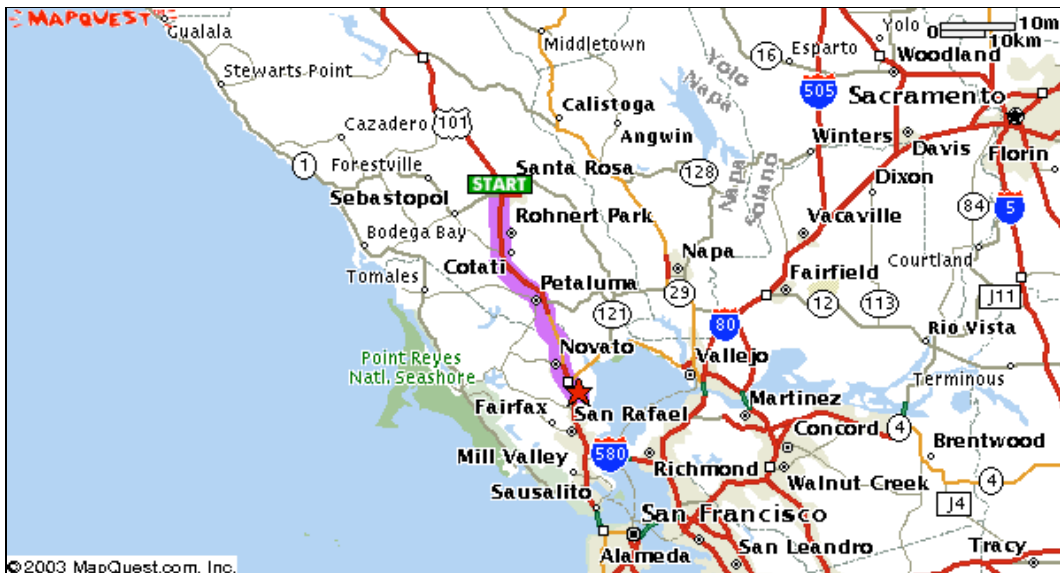

[Send To Printer](#) [Back To Directions](#)

**Start:** Santa Rosa, CA  
US

**Book a Hotel:**

Save up to 70% on  
Orbitz Savers Nationwide!  
[Book Now!](#)

**End:** 600 Palm Dr  
Novato, CA  
94949-5018 US

**Distance:** 31.57 miles

**Total Estimated Time:** 37 minutes

<input checked="" type="checkbox"/> Driving Directions	Distance
<input type="checkbox"/> 1. Start out going Southwest on 4TH ST toward MENDOCINO AVE.	0.14 Miles
<input type="checkbox"/> 2. Turn LEFT onto B ST.	0.06 Miles
<input type="checkbox"/> 3. Turn RIGHT onto 3RD ST.	0.23 Miles
<input type="checkbox"/> 4. Turn LEFT to take the US-101 S ramp toward SAN FRANCISCO/SEBASTOPOL/SONOMA.	0.21 Miles
<input type="checkbox"/> 5. Keep LEFT at the fork in the ramp.	0.17 Miles
<input type="checkbox"/> 6. Merge onto US-101 S.	29.07 Miles
<input type="checkbox"/> 7. Take the exit toward BEL MARIN KEYS BLVD/HAMILTON FIELD.	0.11 Miles
<input type="checkbox"/> 8. Take the ramp toward BEL MARIN KEYS BLVD/HAMILTON FIELD/NAVE DRIVE.	0.12 Miles
<input type="checkbox"/> 9. Merge onto IGNACIO BLVD.	0.08 Miles
<input type="checkbox"/> 10. Turn RIGHT onto NAVE DR.	0.47 Miles
<input type="checkbox"/> 11. Turn LEFT onto N HAMILTON PKWY.	0.82 Miles
<input type="checkbox"/> 12. Turn RIGHT onto PALM DR.	0.08 Miles

©2003 MapQuest.com, Inc.

**Start:**  
Santa Rosa, CA  
US

**End:**  
600 Palm Dr  
Novato, CA  
94949-5018 US

**Notes:**

.....  
 .....  
 .....  
 .....  
 .....

[All rights reserved. Use Subject to License/Copyright](#)