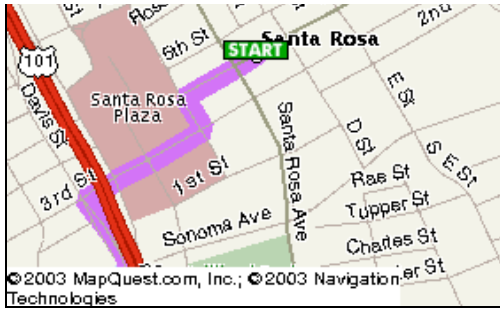

[Send To Printer](#) [Back To Directions](#)

**Start:** Santa Rosa, CA  
US

**Book a Hotel:**

Save up to 70% on  
Orbitz Savers Nationwide!  
[Book Now!](#)

**End:** 600 Palm Dr  
Novato, CA  
94949-5018 US

**Distance:** 31.57 miles

**Total Estimated Time:** 37 minutes

<input checked="" type="checkbox"/> Driving Directions	Distance
<input type="checkbox"/> 1. Start out going Southwest on 4TH ST toward MENDOCINO AVE.	0.14 Miles
<input type="checkbox"/> 2. Turn LEFT onto B ST.	0.06 Miles
<input type="checkbox"/> 3. Turn RIGHT onto 3RD ST.	0.23 Miles
<input type="checkbox"/> 4. Turn LEFT to take the US-101 S ramp toward SAN FRANCISCO/SEBASTOPOL/SONOMA.	0.21 Miles
<input type="checkbox"/> 5. Keep LEFT at the fork in the ramp.	0.17 Miles
<input type="checkbox"/> 6. Merge onto US-101 S.	29.07 Miles
<input type="checkbox"/> 7. Take the exit toward BEL MARIN KEYS BLVD/HAMILTON FIELD.	0.11 Miles
<input type="checkbox"/> 8. Take the ramp toward BEL MARIN KEYS BLVD/HAMILTON FIELD/NAVE DRIVE.	0.12 Miles
<input type="checkbox"/> 9. Merge onto IGNACIO BLVD.	0.08 Miles
<input type="checkbox"/> 10. Turn RIGHT onto NAVE DR.	0.47 Miles
<input type="checkbox"/> 11. Turn LEFT onto N HAMILTON PKWY.	0.82 Miles
<input type="checkbox"/> 12. Turn RIGHT onto PALM DR.	0.08 Miles

©2003 MapQuest.com, Inc.

**Start:**  
Santa Rosa, CA  
US

**End:**  
600 Palm Dr  
Novato, CA  
94949-5018 US

**Notes:**

.....  
 .....  
 .....  
 .....  
 .....

[All rights reserved. Use Subject to License/Copyright](#)